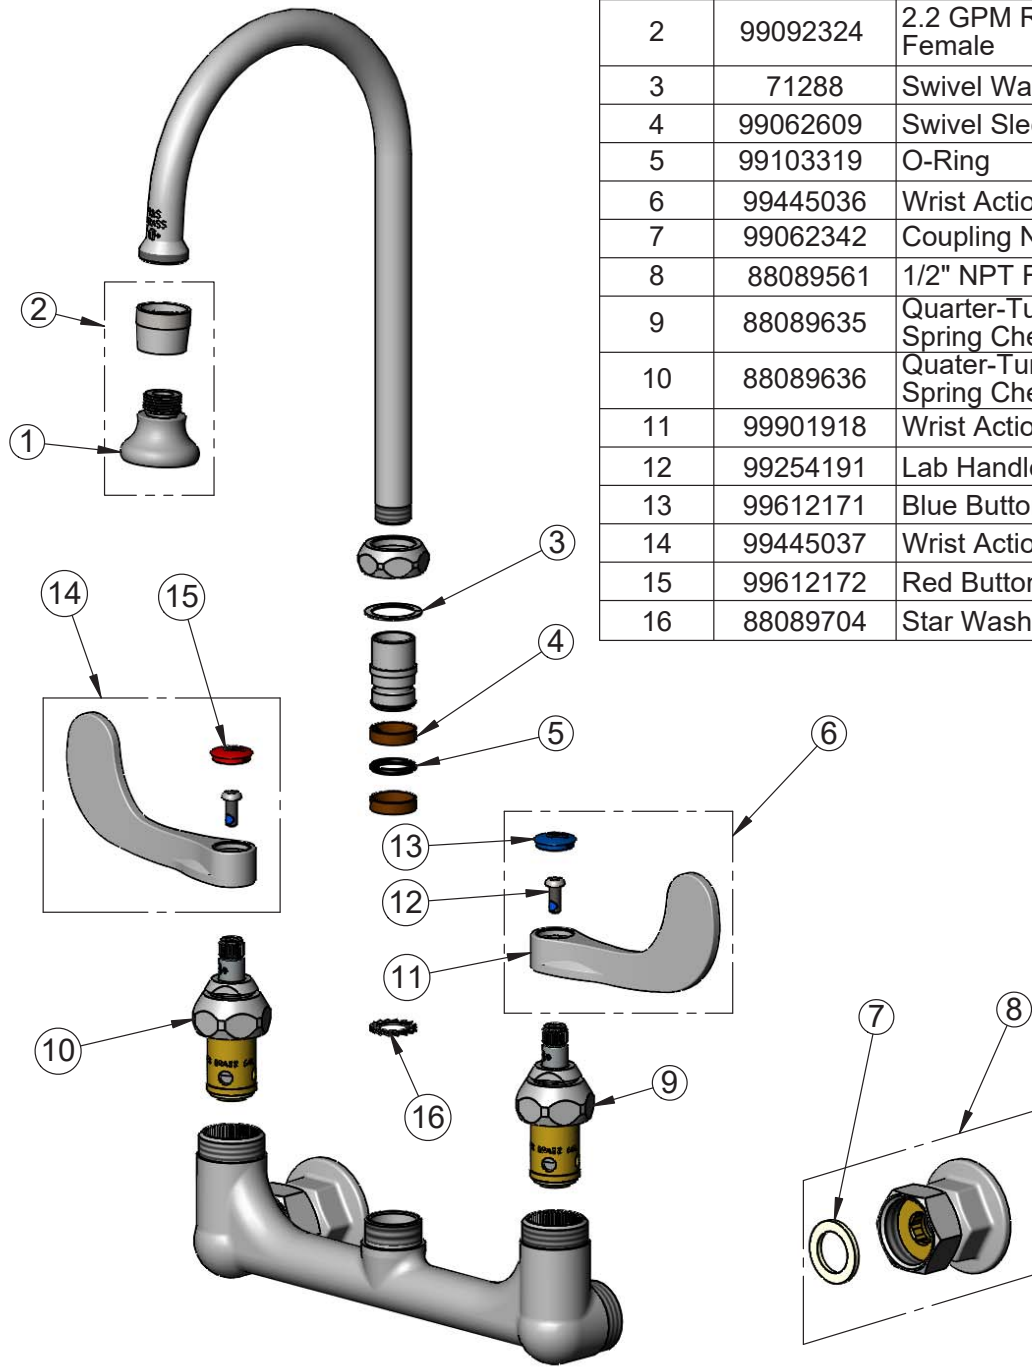

Model No.
88090762
Item No.

ITEM NO.	SALES NO.	DESCRIPTION
1	99101276	2.2 GPM Rosespray, 3/8" NPT Male
2	99092324	2.2 GPM Rosespray, 55/64-27 UN Female
3	71288	Swivel Washer
4	99062609	Swivel Sleeves (2)
5	99103319	O-Ring
6	99445036	Wrist Action Handle, Blue Index & Screw
7	99062342	Coupling Nut Washer
8	88089561	1/2" NPT Female Eccentric Flange
9	88089635	Quarter-Turn Eterna Cartridge, LTC w/ Spring Check
10	88089636	Quarter-Turn Eterna Cartridge, RTC w/ Spring Check
11	99901918	Wrist Action Handle - New Style
12	99254191	Lab Handle Screw
13	99612171	Blue Button Index, Press-in
14	99445037	Wrist Action Handle, Red Index & Screw
15	99612172	Red Button Index, Press-in
16	88089704	Star Washer, Anti-Rotation

Product Specifications:
8" Wall Mount Mixing Faucet, Quarter-Turn Eterna Cartridges w/ Spring Checks, 4" Wrist Action Handles, 5 13/16" Swivel/Rigid Gooseneck w/ 2.2 GPM Rosespray Outlet & 1/2" NPT Female Inlets